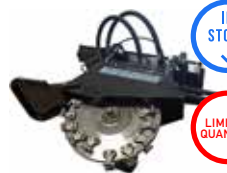

#4 Flamethrower on a Skid Steer Loader

Attachment: Eterra Flame Thrower
Views: 7,220
Top Comment: "Zombie apocalypse anyone? Armored caterpillar steel tracks? H*** yeah, I'm in."

NEW AND CONTINUED PARTNERSHIPS TO BRING YOU THE BEST

VIRNIG attachments®

V50 Skeleton Grapple

V60 Large Capacity Skeleton Grapple

V60 Steel Edge Snow Pusher

Located in the heart of Central Minnesota, **Virnig Manufacturing** has been designing and producing skid steer attachments for over 28 years. From engineering and cutting raw materials to machining, welding and painting the finished product, all steps of the manufacturing process are done in-house. The major components are American Made and manufactured with the latest technologies to yield a product that continually outperforms the competition.

MORETHANAWOOD-SPLITTER
M&M
PRICE: \$3,195

140B WOOD PROCESSOR
HALVERSON
PRICE: \$17,500

BRUSH HAWK ROOT GRAPPLE
M&M
PRICE: \$3,795

HEAVY DUTY LOG GRAPPLE
FFC
PRICE: \$4,295

PALLET FORK PIPE GRAPPLE
VIRNIG
PRICE: \$4,695

EXTREME DUTY STUMP GRINDER
BLUE DIAMOND
PRICE: \$10,495

MINI EXC STUMP GRINDER
BRADCO
PRICE: \$2,495

STUMP GRINDER SG-26
BRADCO
PRICE: \$6,595

SKID STEER SPADE BLADE
TM MFG
PRICE: \$1,795

FREE SHIPPING!

SHOP LOG PROCESSING ATTACHMENTS ONLINE