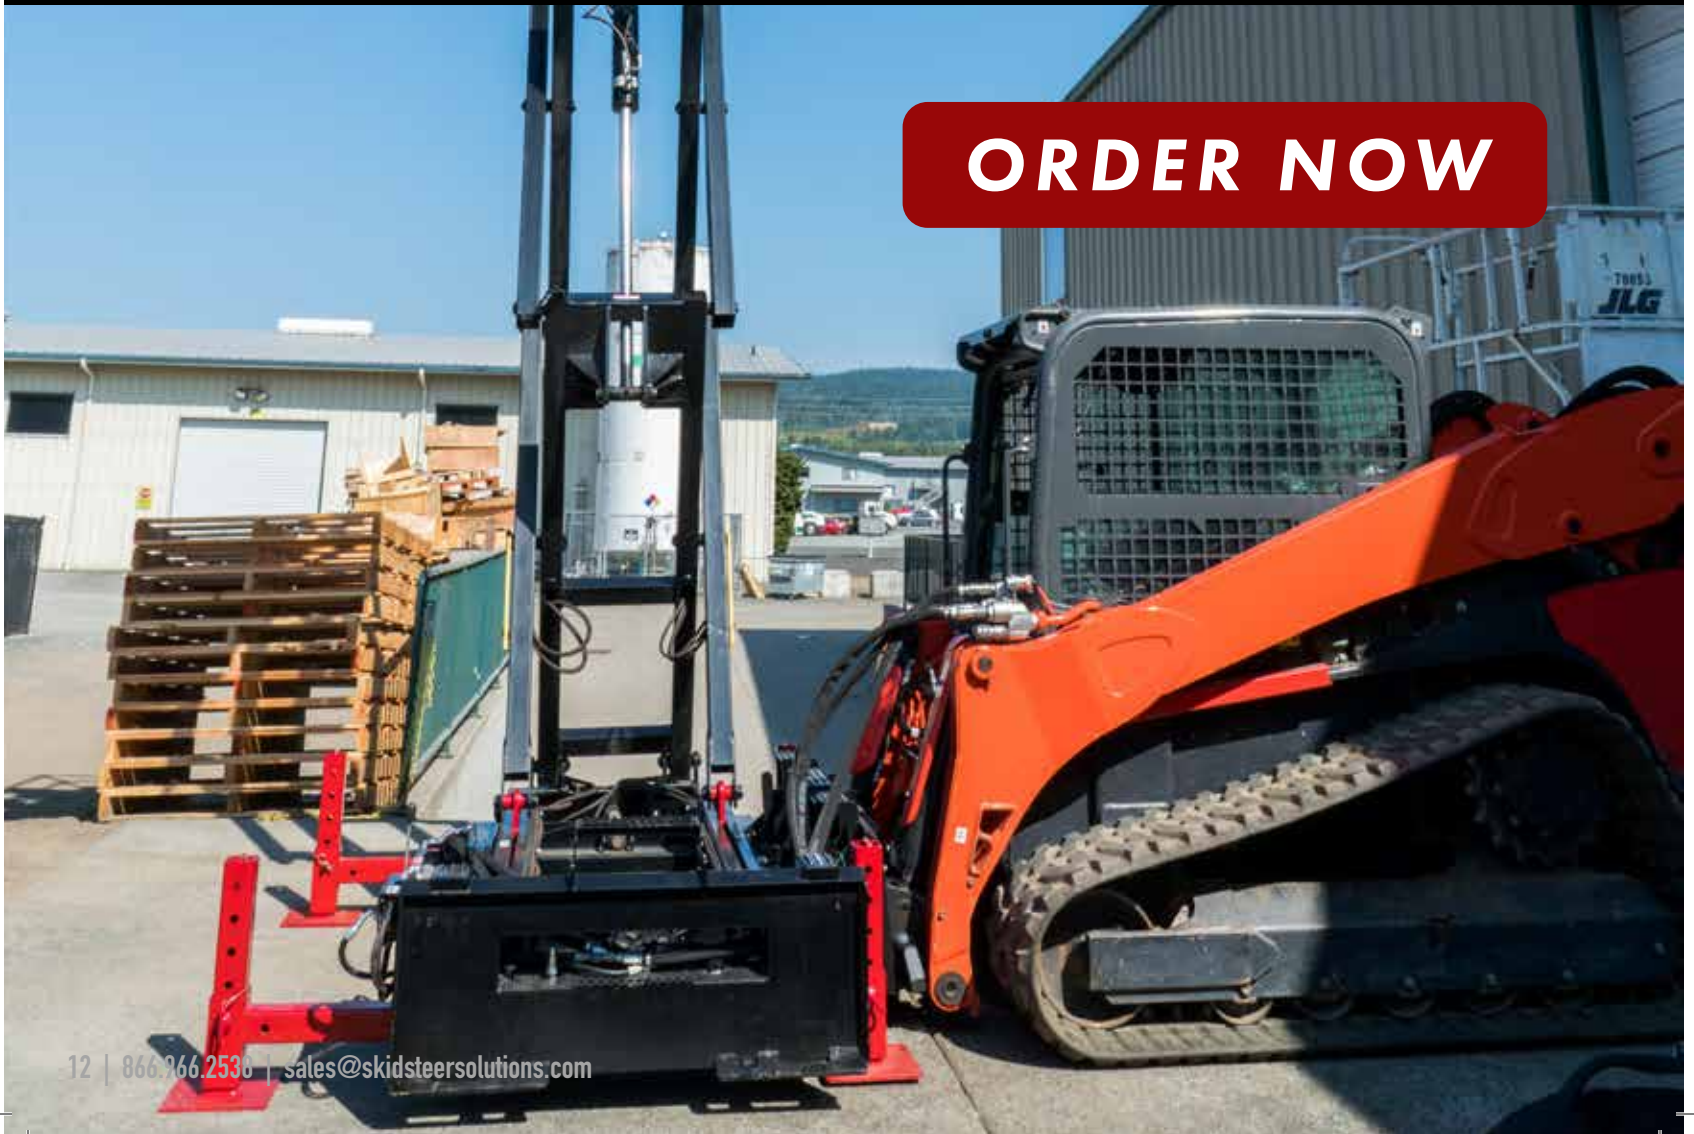

ELEVATED REACH. ELEVATED QUALITY.

Reach new heights with skid steer-attachable lifts by **SKID LIFT**. Forget expensive rentals and fees. Add this attachment to your arsenal and increase your reach.

FROM [SKIDSTEERSOLUTIONS.COM](https://www.skidsteersolutions.com)

ORDER NOW